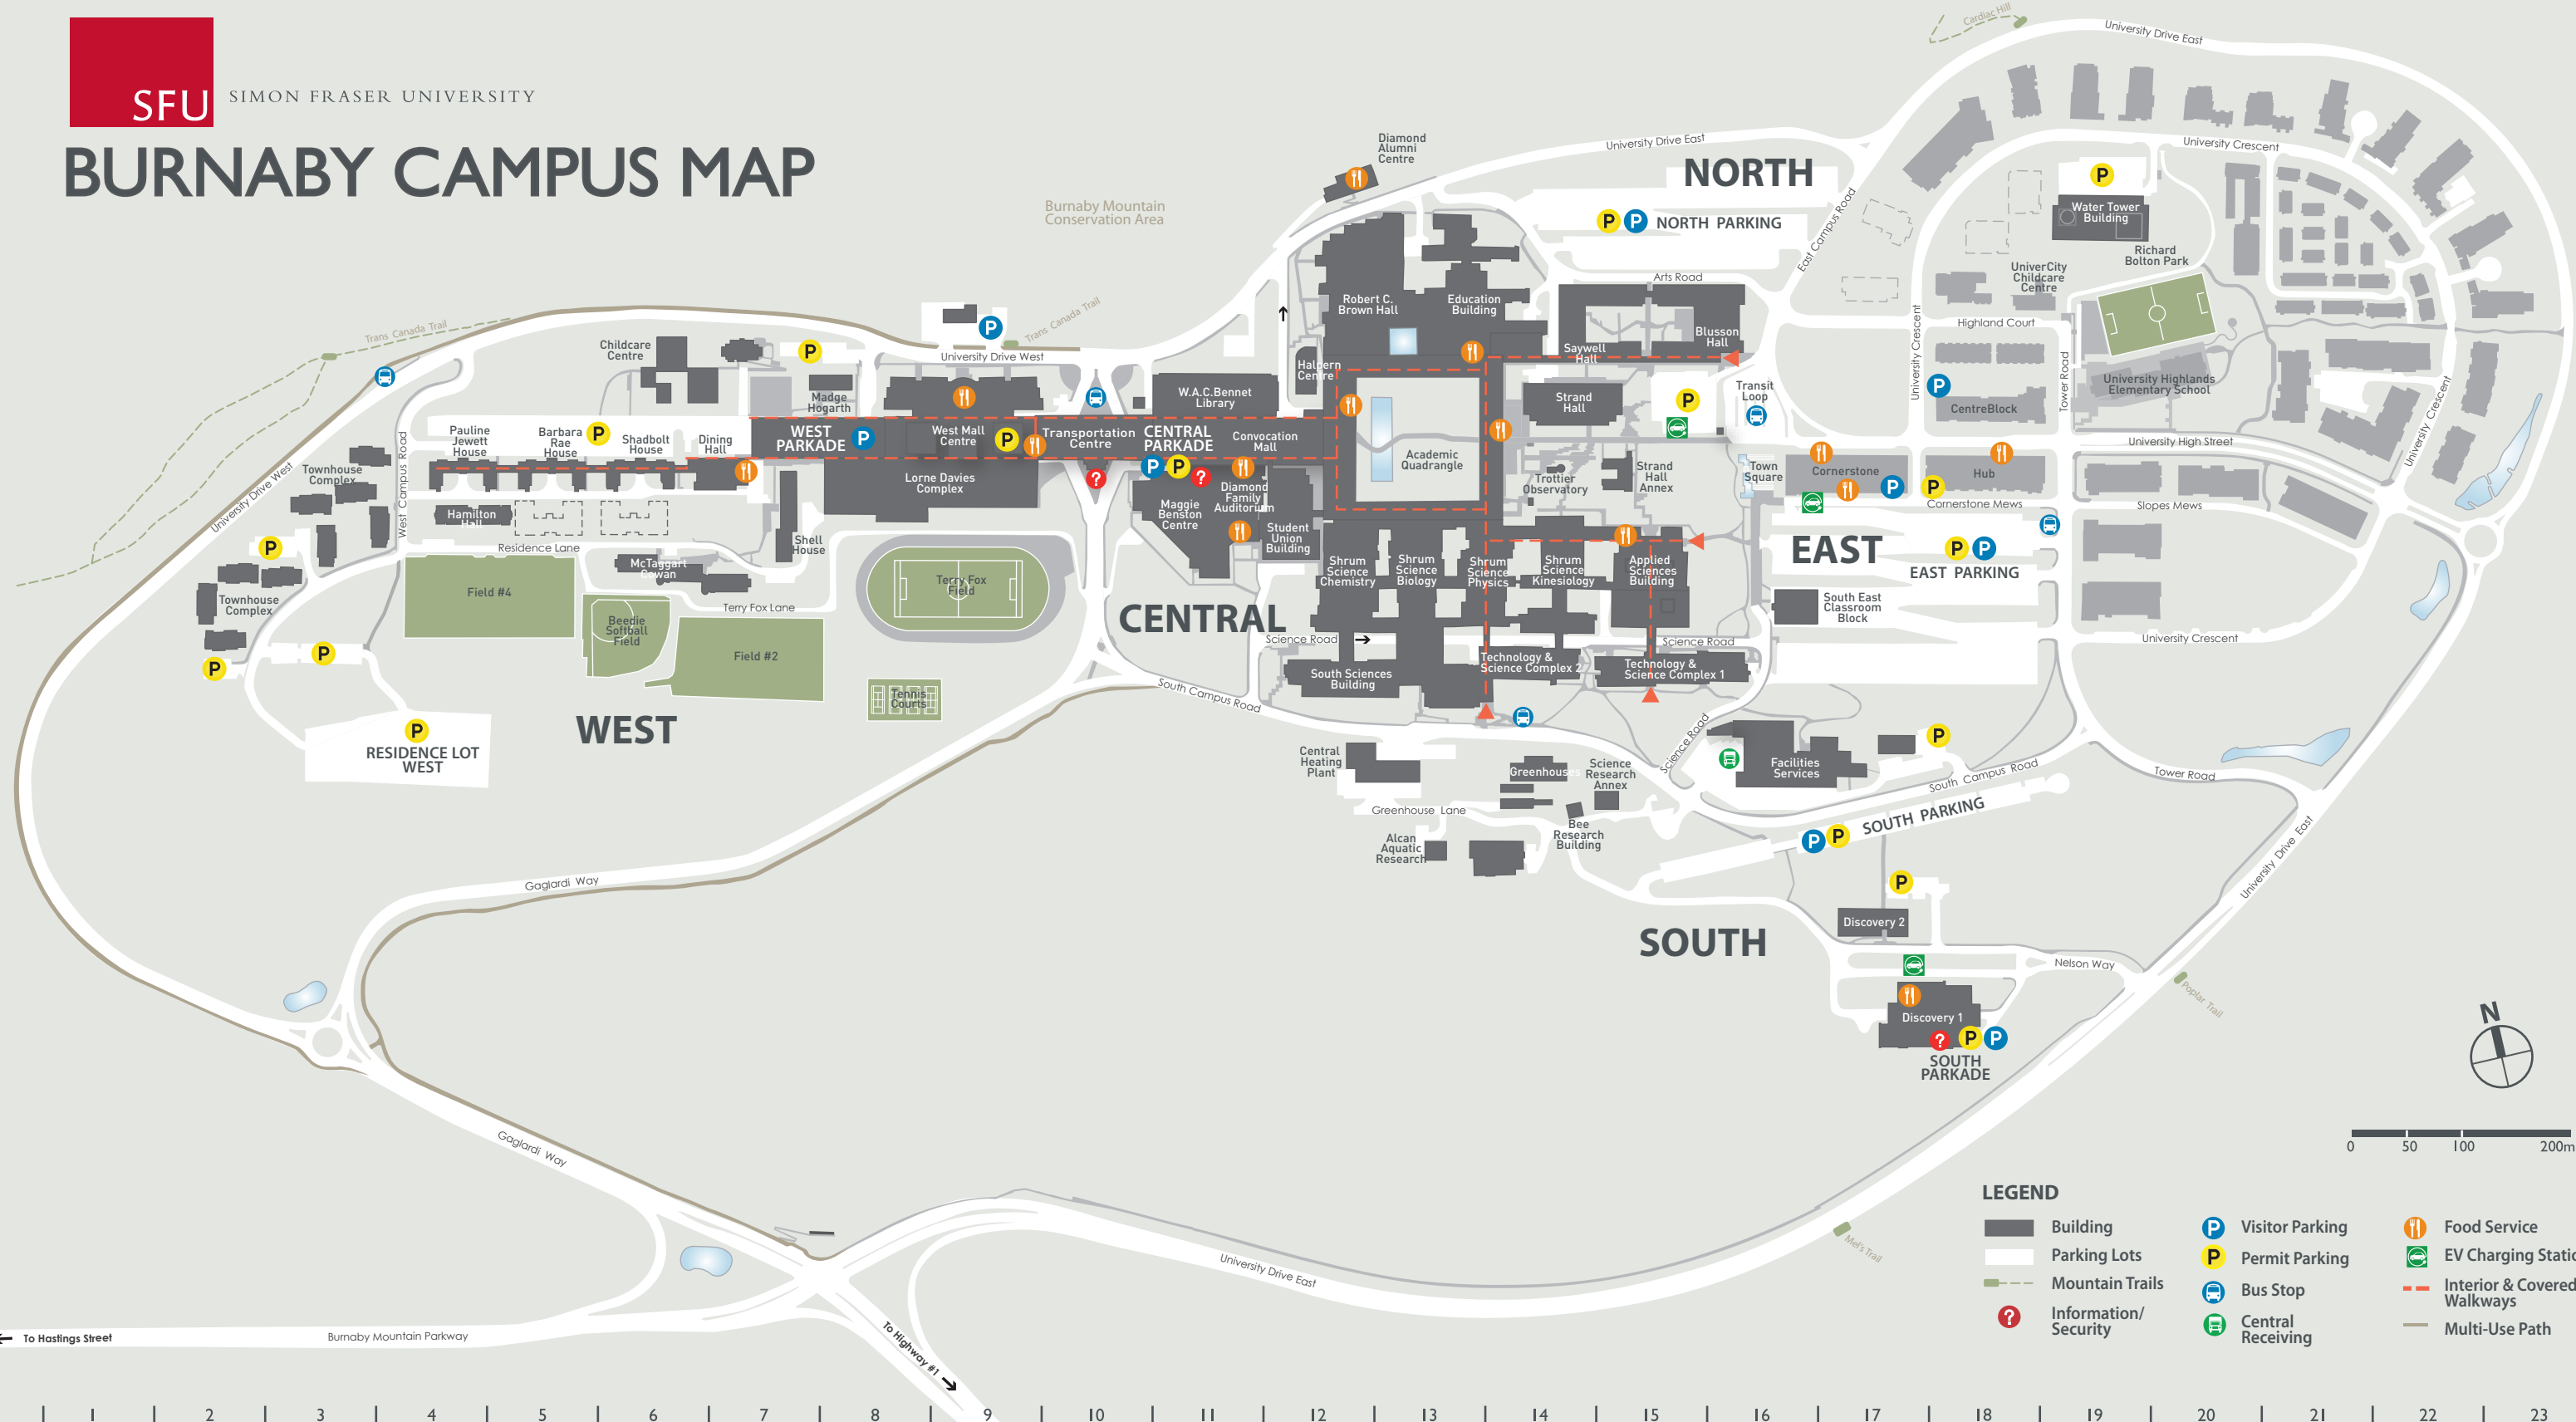

BURNABY CAMPUS MAP

LEGEND			
	Building		Visitor Parking
	Parking Lots		Permit Parking
	Mountain Trails		Bus Stop
	Information/Security		Central Receiving
	Food Service		EV Charging Station
	Interior & Covered Walkways		Multi-Use Path

Bldg. Name	Grid
HAM Hamilton Hall	E5
HAL Halpern Centre	C12
LDC Lorne Davies Complex	E9
LIB W.A.C. Bennett Library	D11
MBC Maggie Benston Centre	E11
MCH McTaggart-Cowan Hall	E6
MHH Madge Hogarth House	D8
PJH Pauline Jewett House	D5
RCB Robert C. Brown Hall	C12
SRA Science Research Annex	G15
SCB Shrum Science Centre Biology	E13

Bldg. Name	Grid
TASC1 Technology & Science Complex 1	F15
TASC2 Technology & Science Complex 2	F14
T3 Biology Trailer	G14
TC Transportation Centre	D10
TOB Trotter Observatory Building	D14
WMC West Mall Centre	D9
WP West Parkade	D8
WT Water Tower	B19
WTB Water Tower Building	B19

Visitor Parking Name	Grid
Central Parkade	D11
North Parking	B15
South Parking	H17
South Parkade	I17
West Parkade	D8

Important Telephone Numbers

SFU Directory Information (all campuses)	778-782-3111
Security -24 Hours	778-782-3100
Medical/Emergency Line -24 Hours	778-782-4500
Road Report	604-444-4929
Map Information	778-782-3253